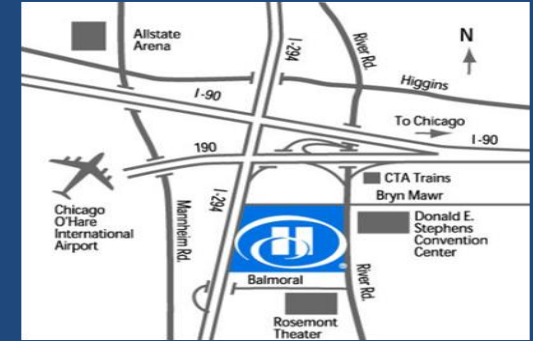

\$22 Parking Fee
Lot or Garage
(In/Out Privileges)

Driving Directions

From the North on 294 South

Take 294 South to 190 West going to O'Hare, pay toll, exit Mannheim South to 190 East to the River Road South exit, go to the second stoplight turn right on Bryn Mawr. We are on the corner.

From the South on 294 North

Take 294 North to 190 West to O'Hare, pay toll, exit River Road immediately after tollbooth. Go to the second stoplight turn right on Bryn Mawr. We are on the corner.

From the West on 90 East

Take 90 East to 190 West going to O'Hare, pay toll, exit Mannheim South to 190 East to the River Road South exit, go to the second stoplight turn right on Bryn Mawr. We are on the corner.

From East on 90 West

Take 90 West, follow the signs to O'Hare, exit 190 to the River Road exit, once you will come to a stoplight, turn right heading South, go to the second stoplight, turn right on Bryn Mawr. We are on the corner.